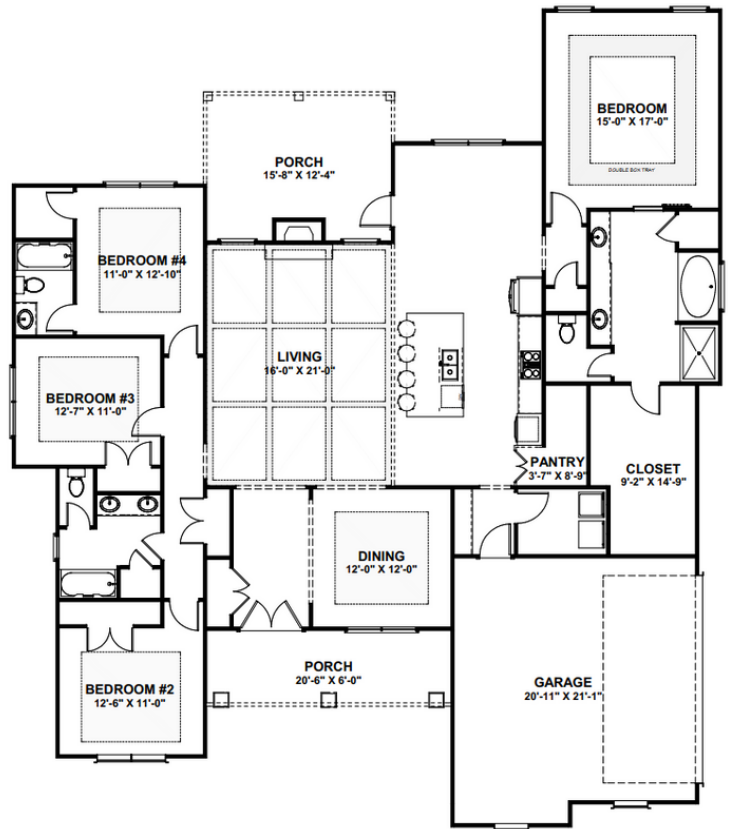

THE CHATTOOGA

AT RIVERBEND NORTH

OPTION A

OPTION B

OPTION C

CALL US TODAY!

+478-322-0028 | WCHHOME.COM

4 BEDROOMS

DINING ROOM

2587 SQFT